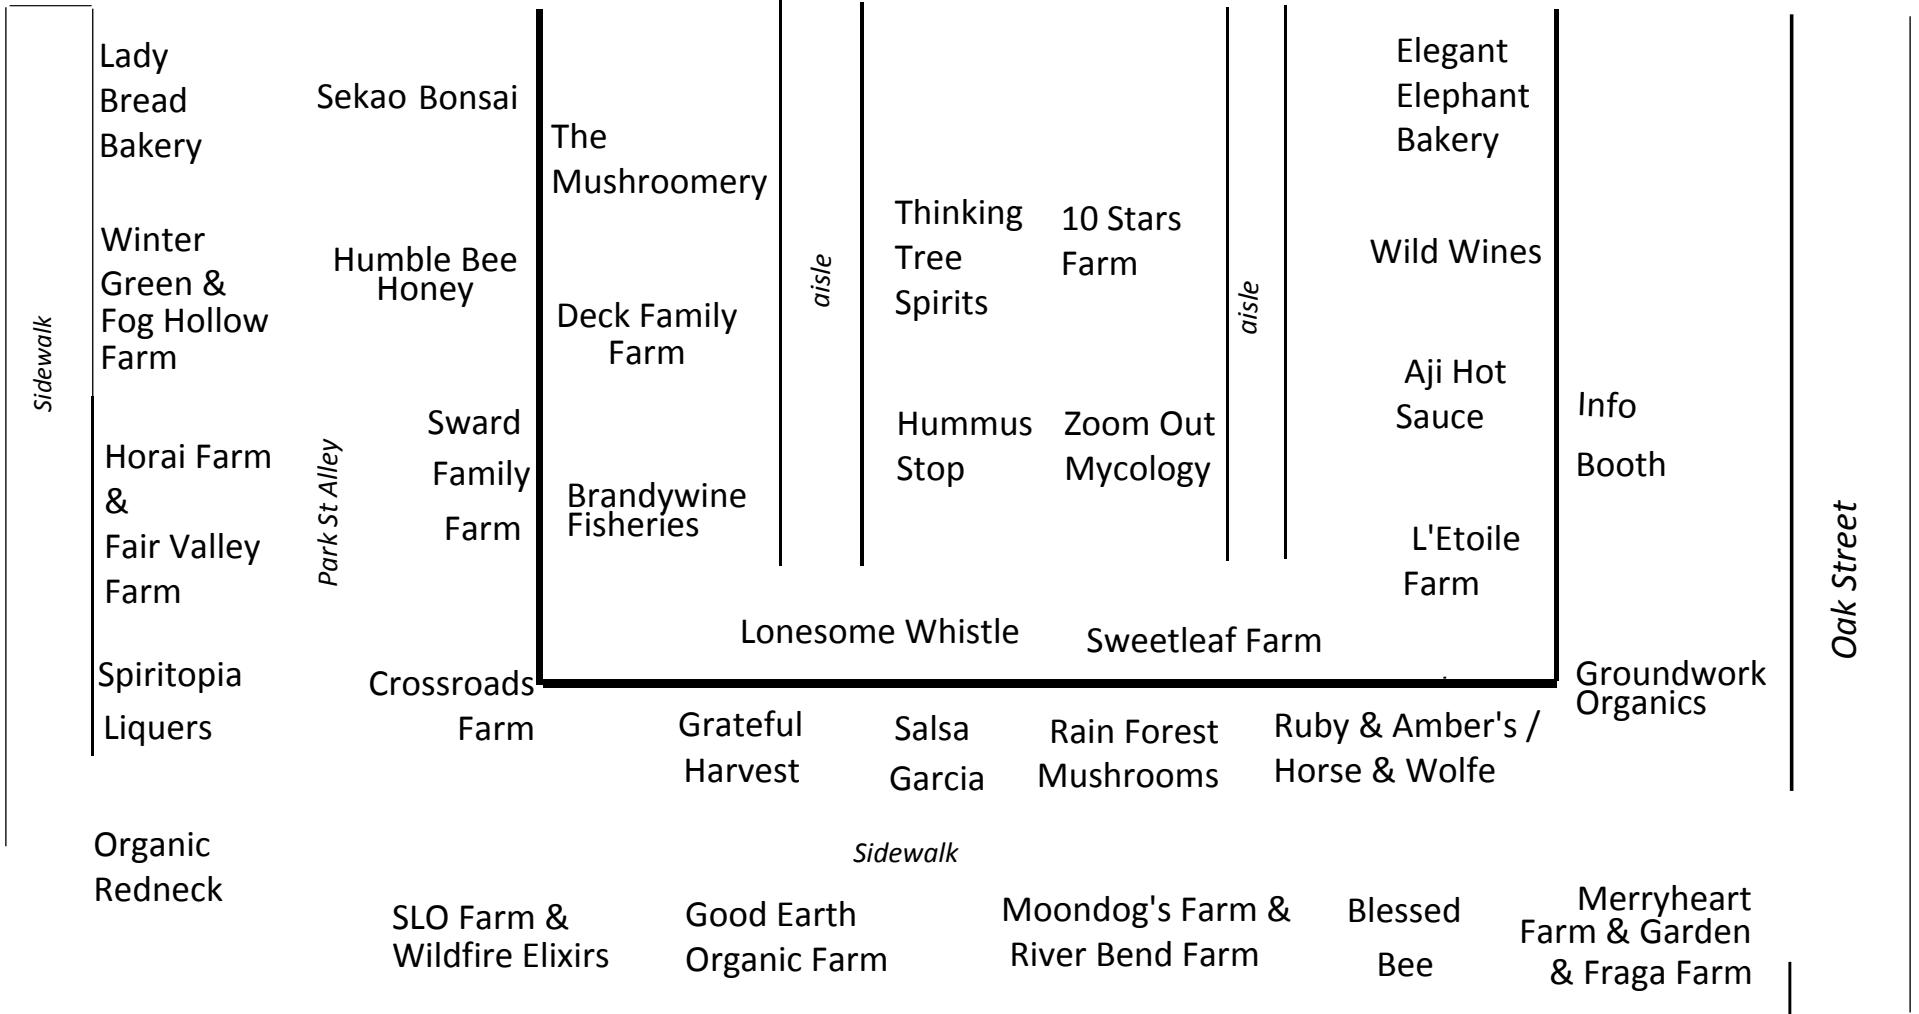

FARMERS MARKET SITE MAP
NOVEMBER 21st

Dominican Delights &
Wildcraft CiderWorks

BNF
Kombucha

Entrance for upper level

Entrance for upper level

Sidewalk

Park St Alley

Oak Street

Sidewalk

8th Avenue

aisle

aisle

Lady Bread Bakery

Winter Green & Fog Hollow Farm

Horai Farm & Fair Valley Farm

Spiritopia Liquers

Organic Redneck

Sekao Bonsai

Humble Bee Honey

Sward Family Farm

Crossroads Farm

SLO Farm & Wildfire Elixirs

The Mushroomery

Deck Family Farm

Merryheart Farm & Garden & Fraga Farm

Info Booth

Groundwork Organics

Lonesome Whistle

Sweetleaf Farm

Butterfly Parking Lot